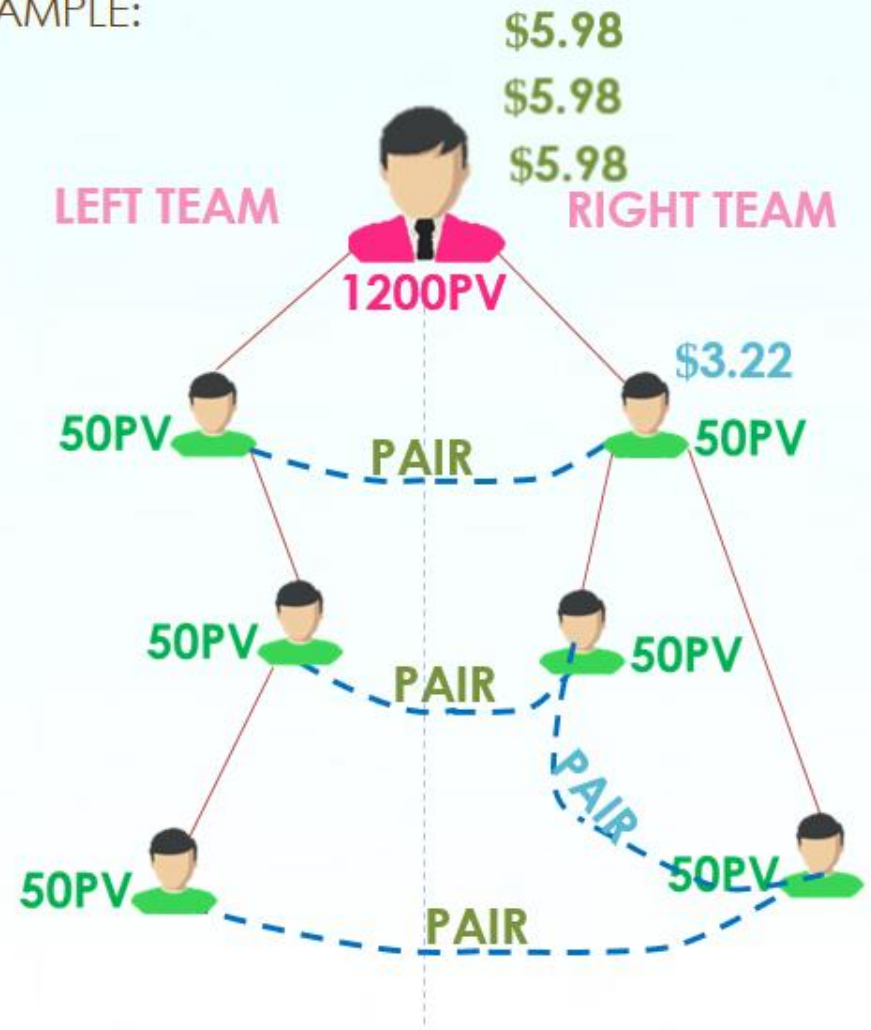

6

A pair is said to occur when a qualified member receives at least 50PV on his/her left and right team; and a pairing bonus, up to $6.90, is paid.

EXAMPLE:

- **RETAIL PROFIT**
  Earn over 25% on product sales ☒
- **KICK START BONUS**
  Earn from 3 gen. registration fees ☒
- **REFERRAL BONUS**
  Paid on activation pack of your referrals ☒
- **ROLL UP BONUS**
  You may earn differentials from your downlines referrals and upgrades ☒
- **UPGRADE BONUS**
  Earn bonuses when your downlines upgrades ☒
- **PAIRING BONUS**
  Earn up to $6.90 per pair from the volume of your team activations and part of the repurchases /autoships ☒