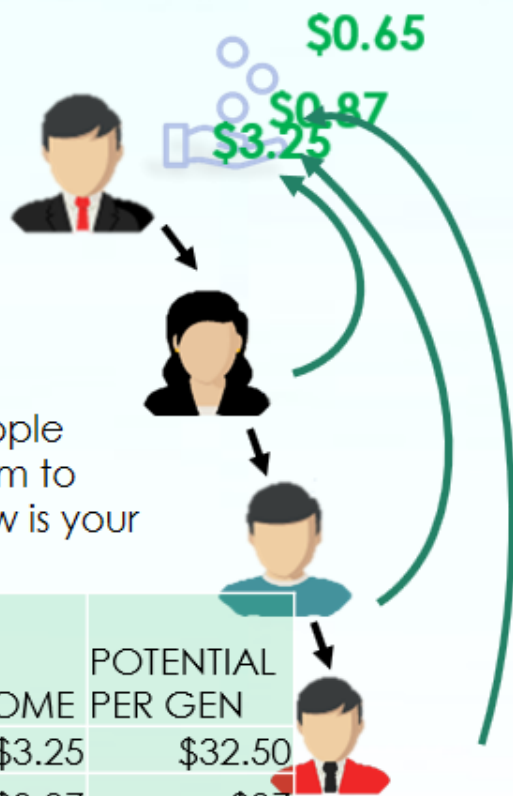

ROLL UP BONUS
You may earn differentials from your downlines referrals and upgrades

UPGRADE BONUS
Earn bonuses when your downlines upgrades

PAIRING BONUS
Earn up to \$6.90 per pair from the volume of your team activations and part of the repurchases /autoships

2

From the \$20 registration fee you can earn...

You earn \$3.25 from everyone who registers directly under you.

\$0.87 from your 2nd generation & \$0.65 from your 3rd.

If you register 10 people directly & teach them to duplicate you; below is your potential earning